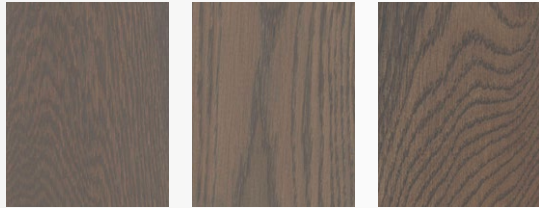

Premium Wood Floor Finishes

COLOR COLLECTIONS

TIMELESS

There's no end to the style when colors are this effortless and true.

135 Cherry* 150 Gunstock 143/243 Sedona Red

140 Colonial Maple 133 English Chestnut* 124 Special Walnut*

139/239 Rosewood 123/223 Coffee Brown 125 Red Mahogany*

171 Dark Walnut* 175 Jacobean* 108/208 Royal Mahogany

INSPIRED

What's heritage is new again as these trusted neutrals give us a footing in the future.

110/210 Neutral 101 Country White 181 Silvered Gray

170 Weathered Oak* 182 Rustic Beige 183 Warm Gray

172 Classic Gray* 184 Dark Gray 185 Aged Barrel

186 Heritage Brown 131/231 Ebony 199 True Black

LEGACY